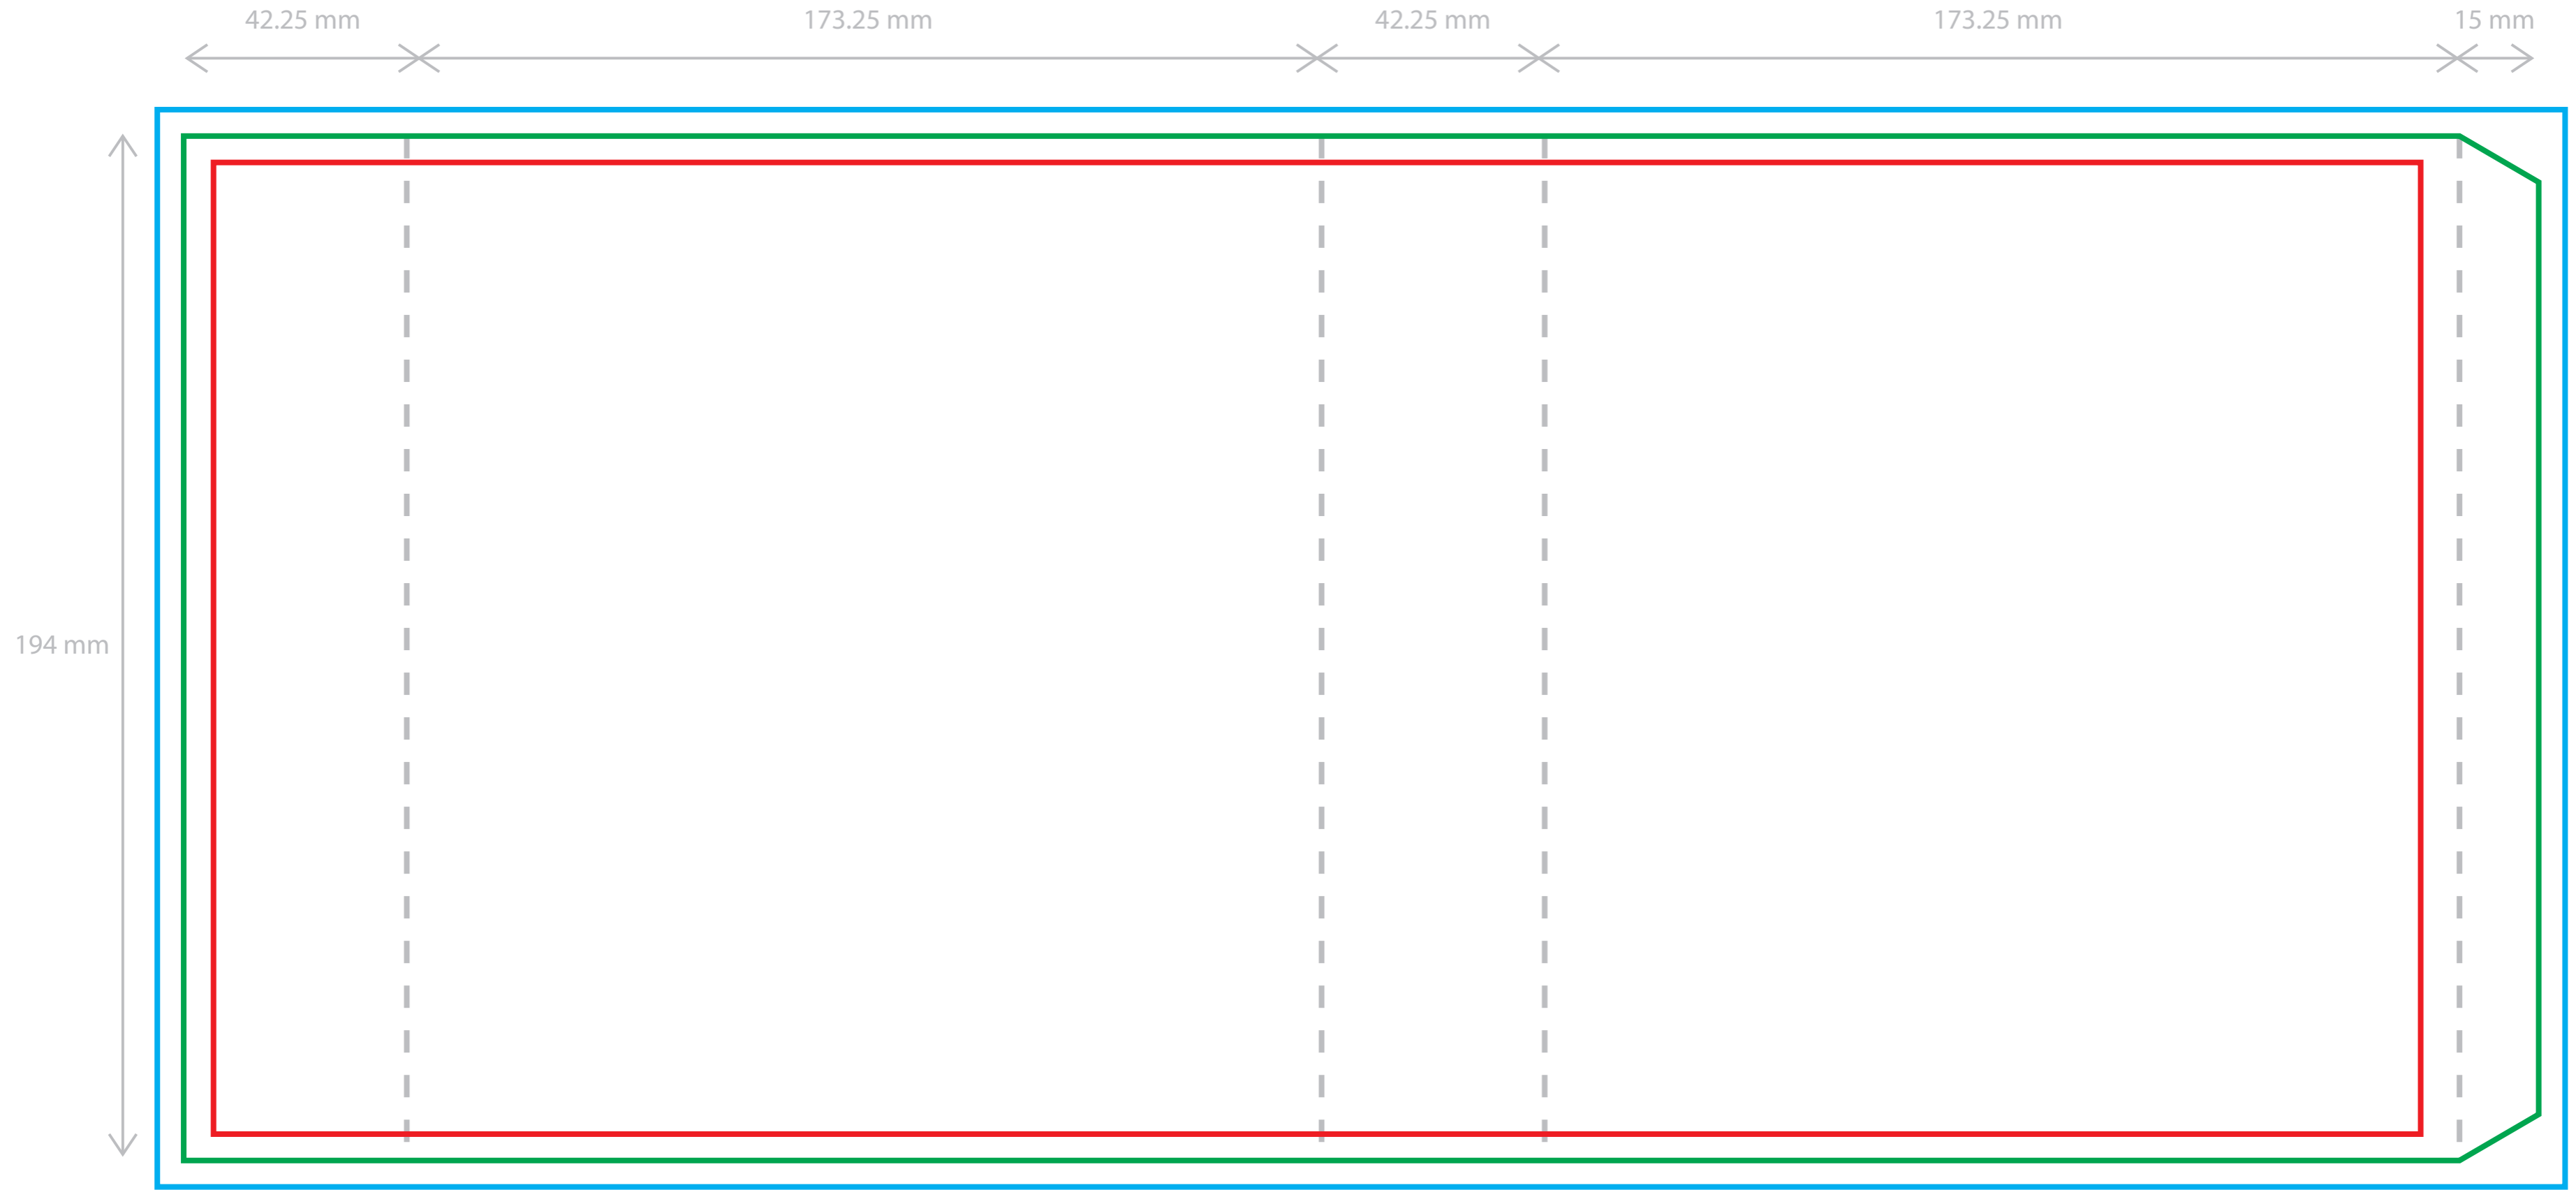

- Max. size for text and logo's
- Size of the sleeve
- Size of the sleeve including bleed
- Folding lines

Model: Sleeve Sony WH-CH510
Size: Total 446mm X 194mm

Front

Back