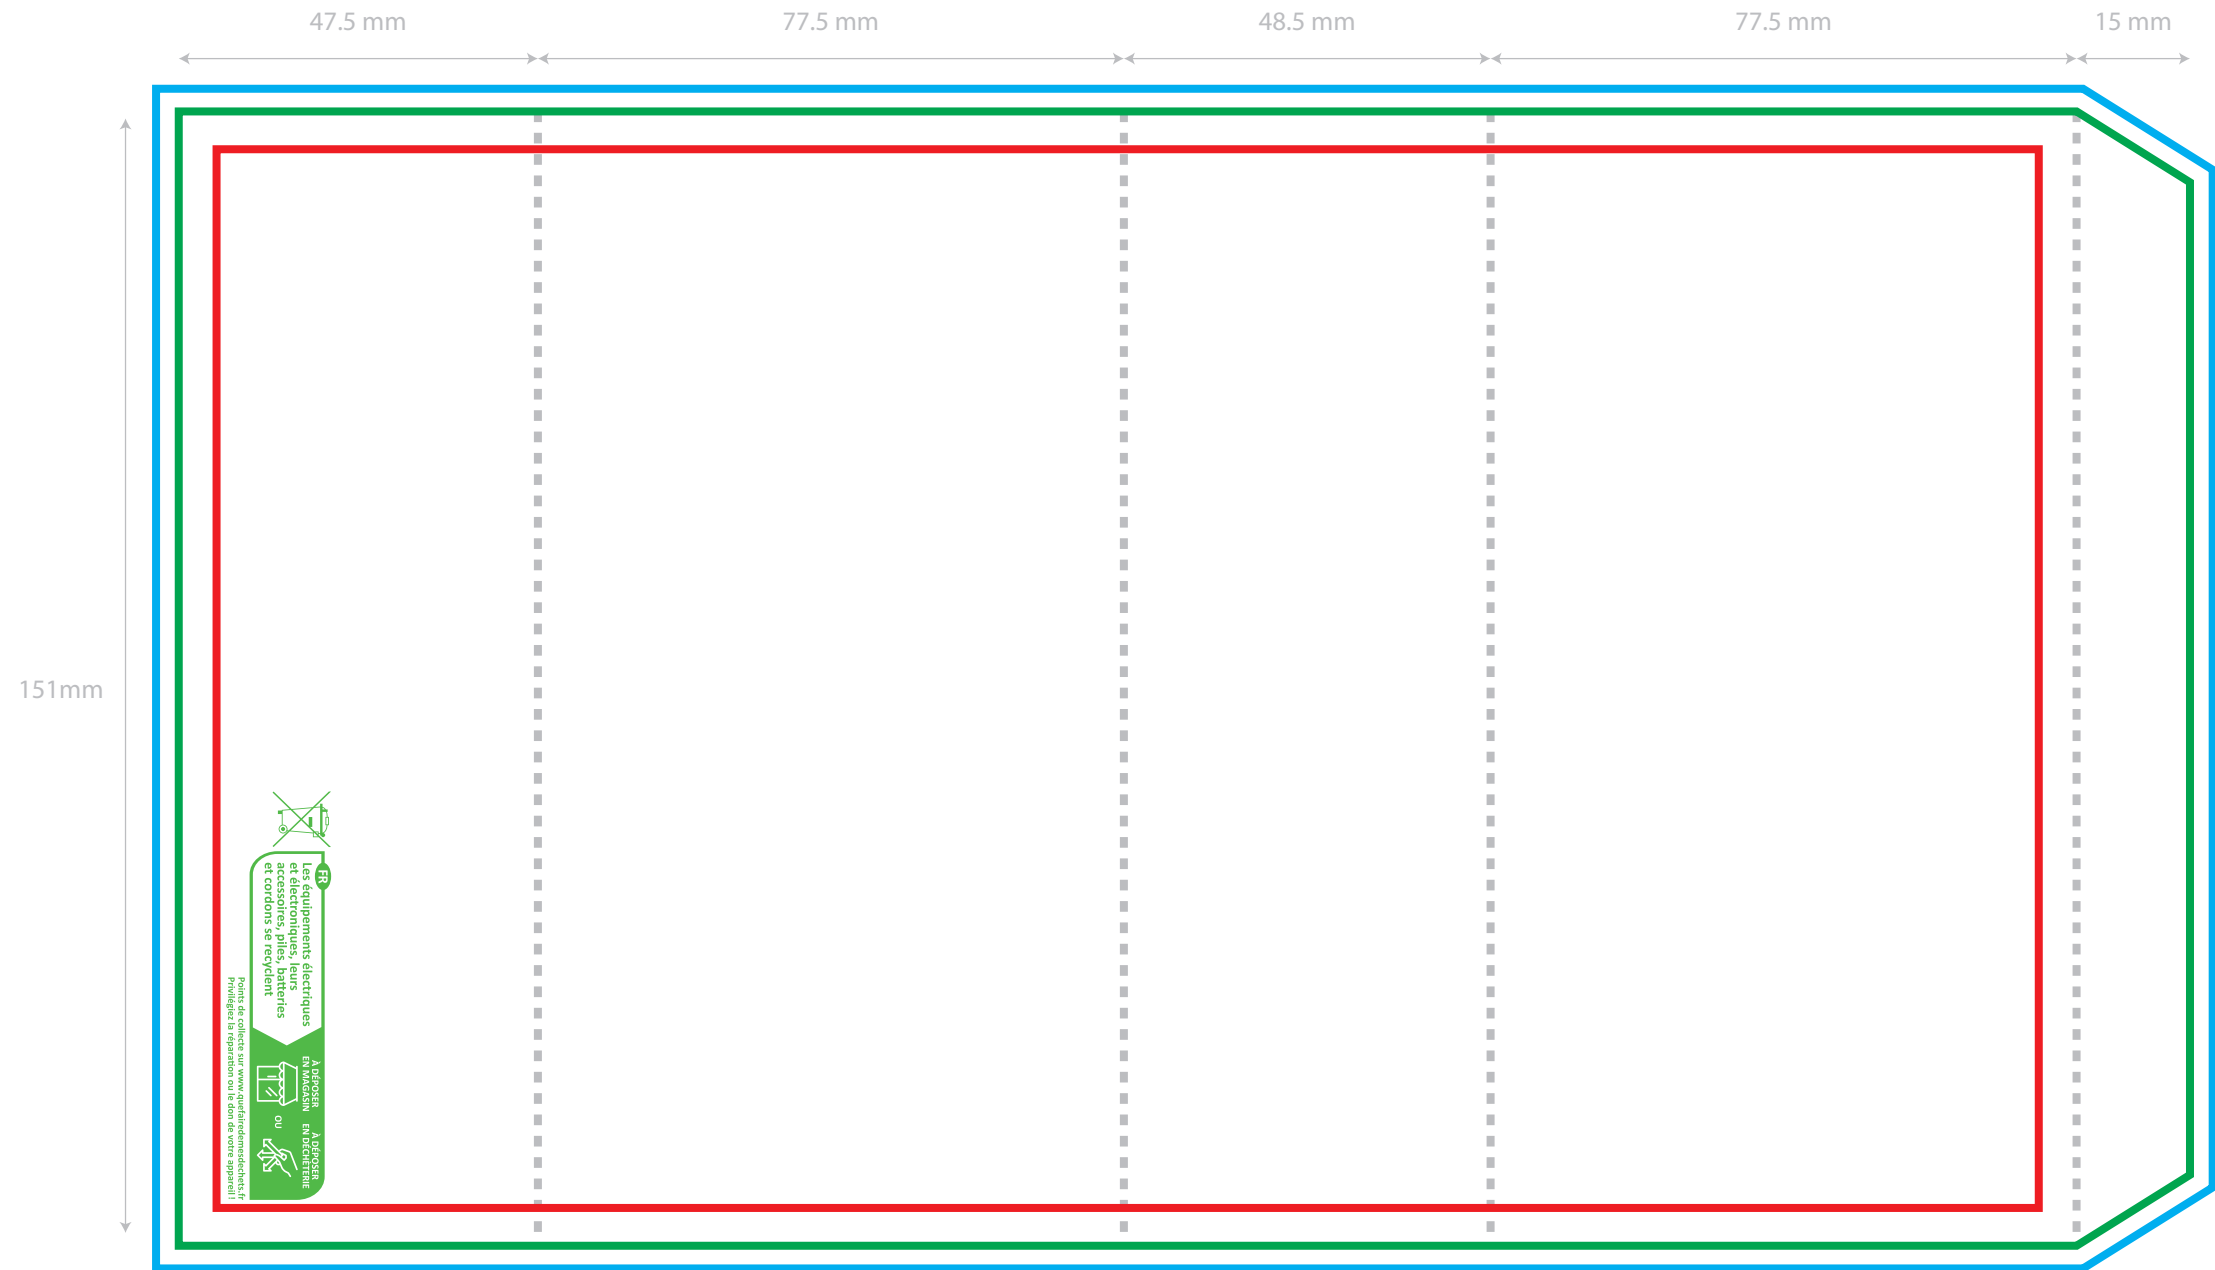

- Max. size for text and logo's
- Size of the sleeve
- Size of the sleeve including bleed
- ⋯⋯⋯ Folding lines

Model: Sleeve Powerit-now
10.000/20.000 Mah

Digital Model: V: 1.3

Size: Total 266mm X 150mm

Front